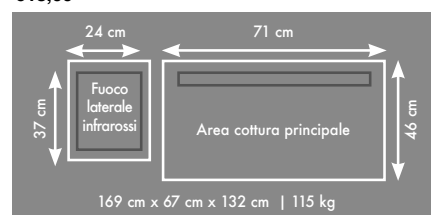

PRO500RSIB

PRESTIGE® PRO

> 25.7 kW
6 Bruciatori

Prestige PRO

Griglie INOX

€ 4.280,00

61500 Cover Nap € 140,00

56041 Piastra ghisa reversibile 45x33 cm € 90,00

69232 Kit Girarrosto € 280,00

Proudly Made in Canada

NAPOLEON® EXCLUSIVE FEATURES