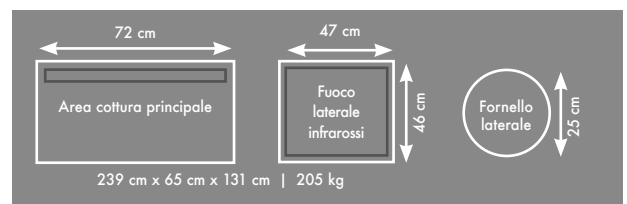

Griglie INOX

€ 8.360,00

61825 Cover Nap € 180,00

56041 Piastra ghisa reversibile 45x33 cm € 90,00

69532 Kit Girarrosto € 290,00

 Proudly Made in Canada

NAPOLEON® EXCLUSIVE FEATURES

PRESTIGE® PRO