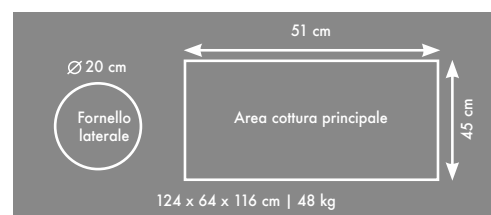

NAPOLEON® EXCLUSIVE FEATURES