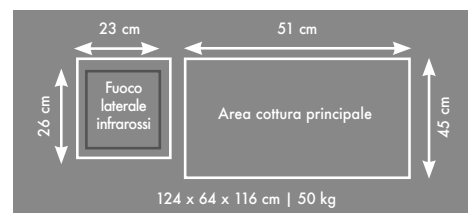

NAPOLEON® EXCLUSIVE FEATURES