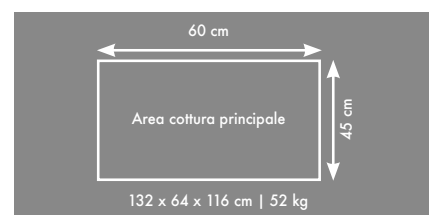

NAPOLEON® EXCLUSIVE FEATURES