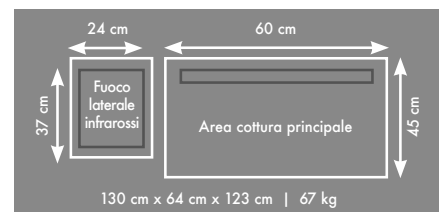

NAPOLEON® EXCLUSIVE FEATURES