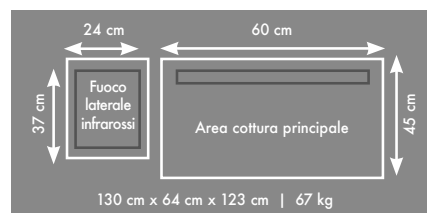

NAPOLEON® EXCLUSIVE FEATURES