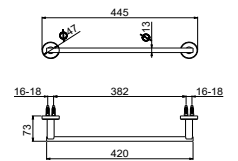

Porta salviette LL. 400 mm.

Towel bar length mm 400.

AC.005 acciaio inox / stainless steel **52,00**
AP.098 oro spazzolato / brushed gold **93,00**