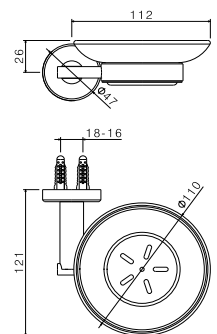

V17320

Porta sapone a muro.

Soap dish holder.

AC.005 acciaio inox / stainless steel **46,00**
AP.098 oro spazzolato / brushed gold **74,00**