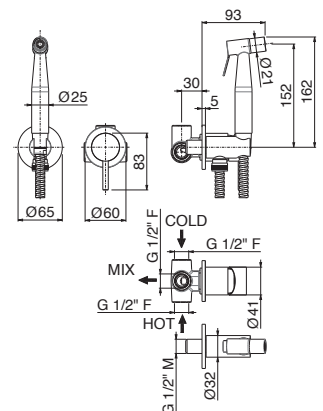

V17405

Miscelatore monocomando per bidet con doccia.

Single-lever bidet mixer with trigger spray.

AC.005 acciaio inox / stainless steel **299,00**