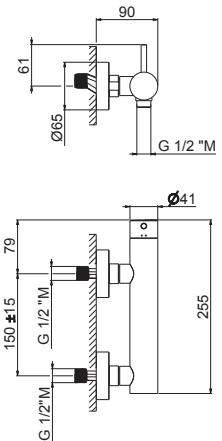

## V27100

Asta saliscendi completa di doccia e flessibile LL. 150 cm senza presa acqua.

Complete shower set, with sliding rail hand shower and flexible length cm 150, without wall union.

<b>B0.010</b>	cromo / chrome	<b>92,00</b>
<b>F0.202</b>	nero opaco / matt black	<b>165,00</b>