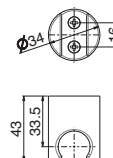

B0.010	cromo / chrome	22,00
F0.202	nero opaco / matt black	26,00