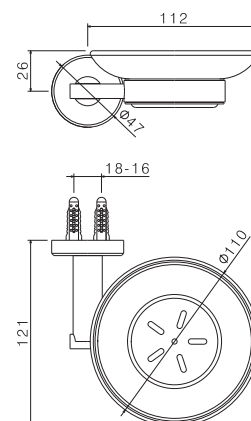

V17320

Porta sapone a muro.

Soap dish holder.

AC.005 acciaio inox / stainless steel **46,00**