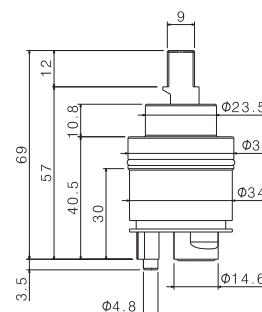

P000405M

Cartuccia a dischi ceramici ø 35 mm per miscelatori collezioni SLATE (mod. V14010-V14020-V14070), TIMEA (mod. V16010-V16020-V16070) e PARANÀ (mod. V22020).

Cartridge with ceramic disks ø 35 mm, for mixers SLATE (mod. V14010-V14020-V14070), TIMEA (mod. V16010-V16020-V16070) and PARANÀ (mod. V22020) ranges.

00.000 neutro / neutral **32,00**