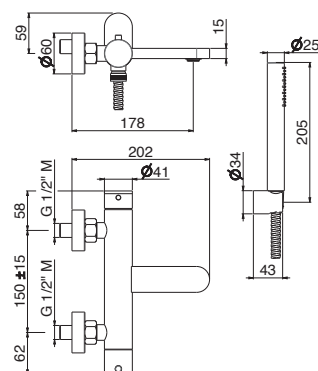

AYAS STEEL

V28080

Miscelatore vasca esterno con deviatore vasca/doccia.

Single-lever exposed bath mixer with diverter.

AC.005 acciaio inox / stainless steel **393,00**

V28081

Gruppo vasca esterno completo di supporto fisso, flessibile e doccia.

Complete bath group with fixed shower holder, flexible, hand shower.

AC.005 acciaio inox / stainless steel **488,00**

V28090

Miscelatore monocomando esterno per doccia (senza dotazione asta saliscendi).

Single-lever exposed shower mixer (without shower set).

AC.005 acciaio inox / stainless steel **299,00**