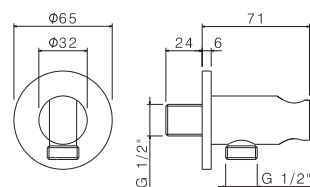

AC.005 acciaio inox / stainless steel **85,00**