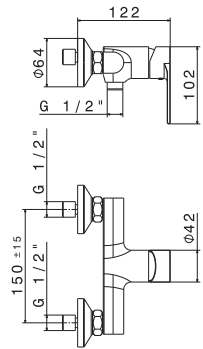

B0.010	cromo / chrome	126,00
F0.202	nero opaco / matt black	162,00