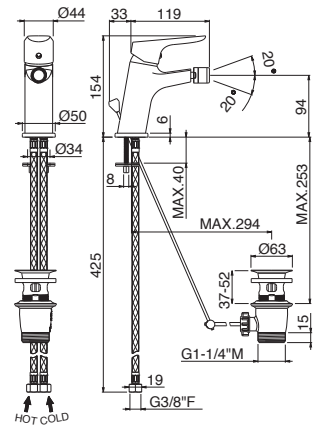

V24070

Miscelatore monocomando per bidet
con scarico da 1"1/4.
Flessibili di alimentazione F 3/8".

Single-lever bidet mixer with 1"1/4 pop-up waste set.
3/8" female connection hoses.

B0.010 cromo / chrome **119,00**