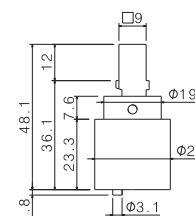

P000475

Cartuccia a dischi ceramici, ø 25 mm, per miscelatori mod. V28010, V28020, V28070, V29010, V29020, V29070, V20020, V20022, V20023 e V20026.

Cartridge with ceramic disks, ø 25 mm, for models V28010, V28020, V28070, V29010, V29020, V29070, V20020, V20022, V20023 and V20026.

00.000 neutro / neutral **32,00**