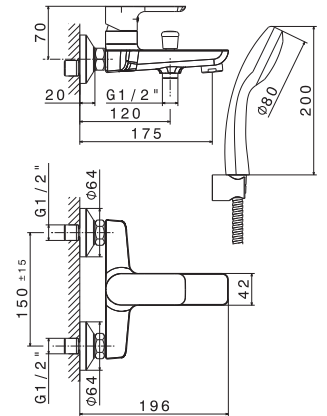

V14081

Gruppo vasca esterno completo di supporto fisso, flessibile e doccetta.

Complete bath group with fixed shower holder, flexible, hand shower.

B0.010	cromo / chrome	259,00
F0.202	nero opaco / matt black	429,00