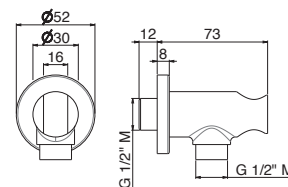

V03173

Presa acqua con supporto doccetta.

Wall union with shower holder.

B0.010

cromo / chrome

74,00

V03171

Supporto fisso a parete per doccetta.

Fixed wall holder for hand shower.

B0.010

cromo / chrome

22,00