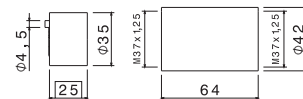

RICAMBI

P000442

Kit prolunga da **25 mm**, incasso doccia, collezioni MAIRA, SLATE, TIMEA, PARANA' e INDO.

Extension kit, **25 mm**, for concealed shower part, MAIRA, SLATE, TIMEA, PARANA' and INDO range.

B0.010	cromo / chrome	150,00
F0.202	nero opaco / matt black	165,00