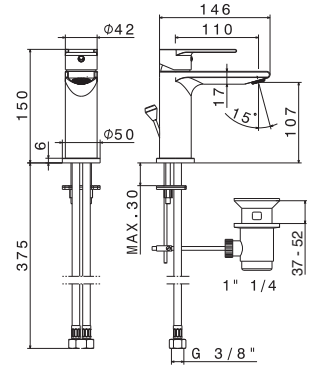

V16010

Miscelatore monocomando per lavabo **con scarico da 1"1/4**.
Flessibili di alimentazione F 3/8".

Single-lever basin mixer with 1"1/4 pop-up waste set.
3/8" female connection hoses.

B0.010 cromo / chrome **135,00**
F0.202 nero opaco / matt black **197,00**