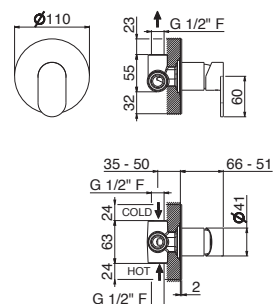

V28130

Miscelatore monocomando doccia da incasso
completo di corpo incasso.

Concealed single-lever shower mixer with concealed part.

AC.005 acciaio inox / stainless steel **246,00**