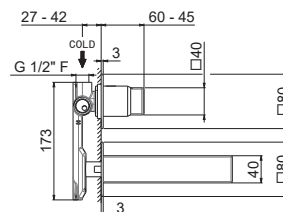

V25080

Miscelatore monocomando vasca esterno con deviatore automatico vasca/doccia.

Single-lever exposed bath mixer with automatic diverter.

B0.010 cromo / chrome **338,00**