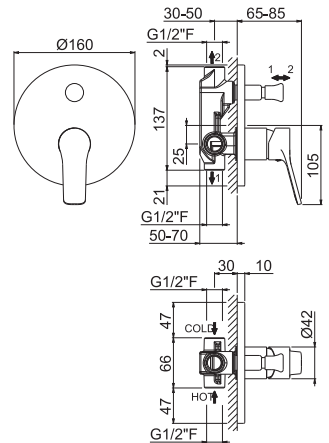

PARANA'

V22140

Miscelatore monocomando vasca da incasso,
completo di corpo incasso.

Concealed single-lever bath mixer, equipped
with concealed body.

B0.010

cromo / chrome

193,00