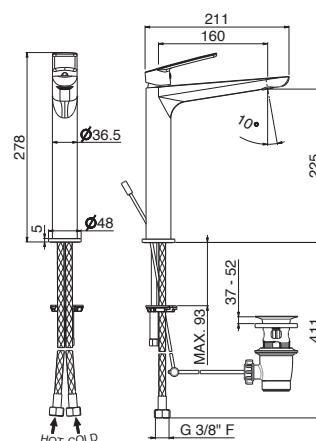

B0.010

cromo / chrome

218,00