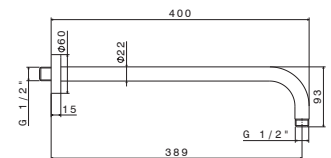

B0.010 cromo / chrome **69,00**
F0.202 nero opaco / matt black **86,00**