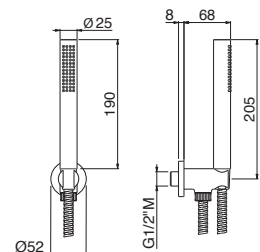

V08131

Gruppo presa acqua tondo completo di supporto fisso, flessibile e doccia.

Complete round wall union group with fixed shower holder, flexible and shower.

B0.010 cromo / chrome **85,00**