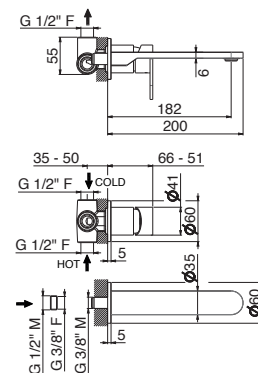

Wall mounted basin mixer with concealed parts included, spout length mm 200, **without pop-up waste set** and without connections.

**AC.005** acciaio inox / stainless steel **367,00**