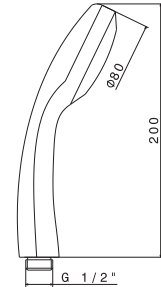

V27400

Rubinetto monocomando per WC.

Single-lever WC tap.

B0.010 cromo / chrome **149,00**