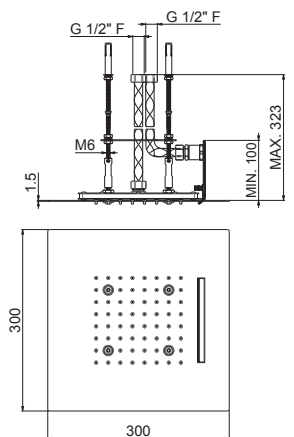

B0.010 cromo / chrome **389,00**
F0.202 nero opaco / matt black **452,00**

V08240

Soffione doccia tondo
con getto a pioggia $\varnothing$ 200 mm.

Round head shower
with raining jet $\varnothing$ 200 mm.