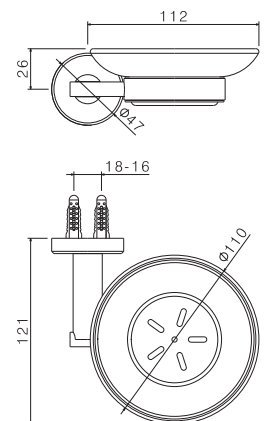

V27320

Porta sapone a muro.

Soap dish holder.

B0.010 cromo / chrome **56,50**
F0.202 nero opaco / matt black **59,00**