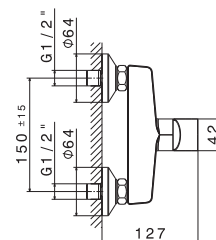

## V16100

Asta saliscendi completa di doccia e flessibile  
LL. 150 cm senza presa acqua.

Complete shower set with sliding rail, hand shower  
and flexible length cm 150, without wall union.

<b>B0.010</b>	cromo / chrome	<b>93,00</b>
<b>F0.202</b>	nero opaco / matt black	<b>199,00</b>