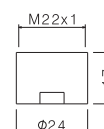

P000508

Aeratore M22x1 per miscelatori monocomando cucina mod. V04520, V15025, V18025.

Aerator M22x1 for single-lever sink mixer mod. V04520, V15025, V18025.

B0.010 cromo / chrome **6,50**
AP.406 black steel **19,00**