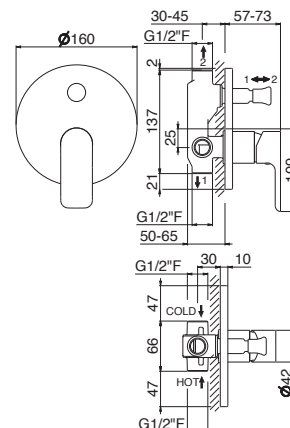

SLATE

V14140

Miscelatore monocomando vasca da incasso, completo di corpo incasso.

Concealed single-lever bath mixer, equipped with concealed body.

B0.010	cromo / chrome	169,00
F0.202	nero opaco / matt black	214,00

P000459

Sifone a vista per lavabo.

Checking trap for basin.

B0.010	cromo / chrome	99,00
F0.202	nero opaco / matt black	139,00

P000148

Rubinetto di arresto da 1/2" con filtro ispezionabile.

Sezione tonda.

Confezione da 2 pz.

1/2" stop valve with cleaning filter.

Round version.

Two-pcs packing.

B0.010	cromo / chrome	44,00
F0.202	nero opaco / matt black	72,00

P000400

Piletta da 1"1/4 con scarico a pulsante. H. 4-65 mm.

1"1/4 press-button drain.

H. 4-65 mm.

B0.010	cromo / chrome	58,00
F0.202	nero opaco / matt black	72,00