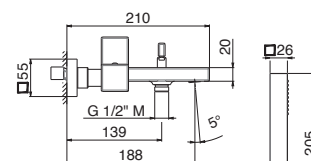

V25050

Gruppo miscelatore monocomando a parete per lavabo completo di parti incasso, **senza scarico**, con bocca LL. 180 mm.

Wall mounted basin mixer with concealed parts included, spout length mm 180, **without pop-up waste set**.

B0.010 cromo / chrome **287,00**

V25080

Miscelatore monocomando vasca esterno con deviatore automatico vasca/doccia.

Single-lever exposed bath mixer with automatic diverter.

B0.010 cromo / chrome **338,00**

V25081

Gruppo vasca esterno completo di supporto fisso, flessibile e doccetta.

Complete bath group with fixed shower holder, flexible, hand shower.

B0.010 cromo / chrome **389,00**