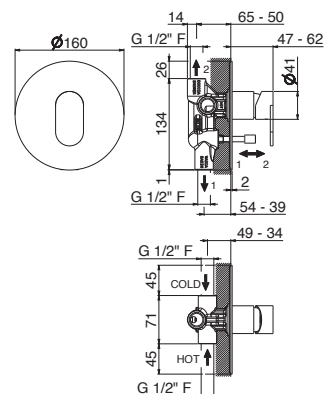

V28140

Miscelatore monocomando da incasso con deviatore
automatico vasca/doccia, **completo di corpo incasso.**

Concealed single-lever bath/shower mixer with automatic
diverter, with concealed part.

AC.005 acciaio inox / stainless steel **330,00**

V28150 NEW

Gruppo bordo vasca completo di bocca di erogazione,
deviatore e set doccia.

Complete set of deck mounted mixer, spout, diverter,
complete hand shower set.

AC.005 acciaio inox / stainless steel **1.405,00**