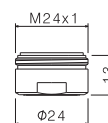

P000488

Aeratore M24x1 per lavabi collezione TIBER STEEL, **solo per mod.** V18023, V18040 e V20023.

Aerator M24x1 for basin mixers TIBER STEEL range **only for models** V18023, V18040 and V20023.

AC.005 acciaio inox / stainless steel **15,00**