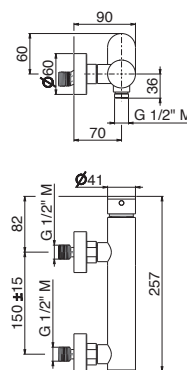

V28090

Miscelatore monocomando esterno per doccia (senza dotazione asta saliscendi).

Single-lever exposed shower mixer (without shower set).

AC.005 acciaio inox / stainless steel **299,00**