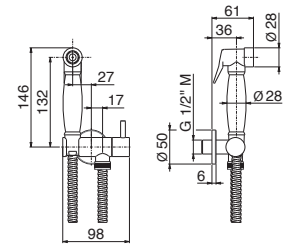

V27405

Miscelatore monocomando per bidet con doccia.

Single-lever bidet mixer with trigger spray.

B0.010 cromo / chrome **203,00**