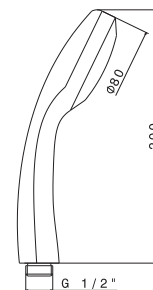

V27400

Rubinetto monocomando per WC.

Single-lever WC tap.

B0.010 cromo / chrome **149,00**
F0.202 nero opaco / matt black **239,00**