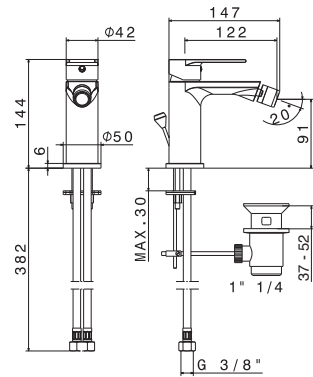

V16070

Miscelatore monocomando per bidet **con scarico da 1"1/4**.
Flessibili di alimentazione F 3/8".

Single-lever bidet mixer **with 1"1/4 pop-up waste set**.
3/8" female connection hoses.

B0.010 cromo / chrome **137,00**
F0.202 nero opaco / matt black **197,00**