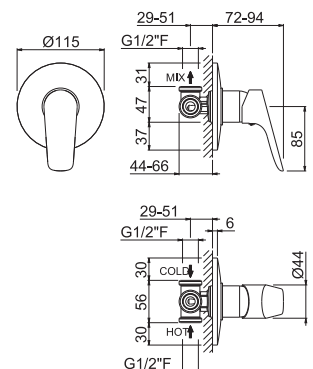

V24130

Miscelatore monocomando doccia da incasso, **completo di corpo incasso.**

Concealed single-lever shower mixer, equipped with concealed body.

B0.010 cromo / chrome

85,00