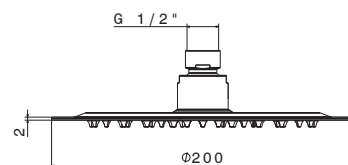

WELLNESS BRASS

V08241

Soffione **ultraslim** doccia tondo con getto a pioggia $\varnothing$ 200 mm.

Ultraslim round head shower with raining jet $\varnothing$ 200 mm.

B0.010 cromo / chrome **103,00**

V08242

Soffione doccia tondo con getto a pioggia $\varnothing$ 250 mm.

Round head shower with raining jet $\varnothing$ 250 mm.