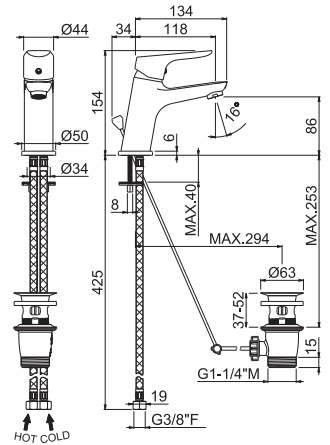

V24010

Miscelatore monocomando per lavabo con scarico da 1"1/4.
Flessibili di alimentazione F 3/8".

Single-lever basin mixer with 1"1/4 pop-up waste set.
3/8" female connection hoses.

B0.010 cromo / chrome **119,00**