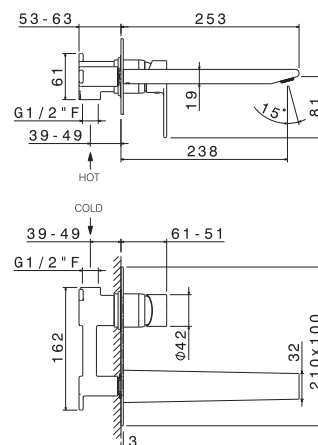

V16051

Gruppo miscelatore monocomando a parete per lavabo completo di parti incasso, **senza scarico**, con bocca LL. 250 mm.

Wall mounted basin mixer with concealed parts included, spout length mm 250, **without pop-up waste set**.

B0.010	cromo / chrome	246,00
F0.202	nero opaco / matt black	299,00