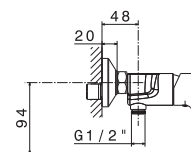

## V16100

Asta saliscendi completa di doccia e flessibile  
LL. 150 cm senza presa acqua.

Complete shower set with sliding rail, hand shower  
and flexible length cm 150, without wall union.

<b>B0.010</b>	cromo / chrome	<b>93,00</b>
<b>F0.202</b>	nero opaco / matt black	<b>199,00</b>