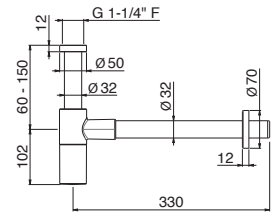

P000459

Sifone a vista per lavabo.

Checking trap for basin.

B0.010	cromo / chrome	99,00
F0.202	nero opaco / matt black	139,00