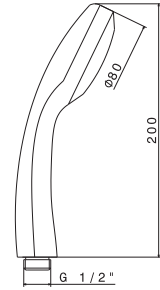

## P000147

Flessibile LL 150 cm.

Flexible length cm 150.

**B0.010** cromo / chrome **29,00**