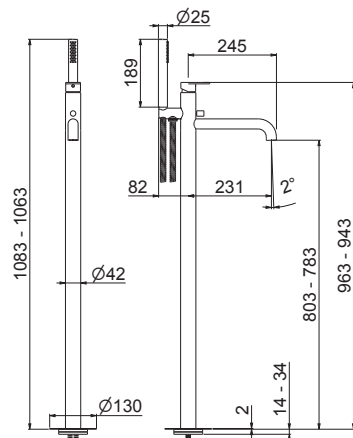

V28195 **NEW**

Miscelatore monocomando per vasca con colonna di alimentazione a pavimento, senza parte incasso.
Abbinare a incasso V00004.00.000.

Single-lever bath mixer with floor pillar union without concealed part.
Combine with V00004.00.000.

AC.005 acciaio inox / stainless steel **1.156,00**