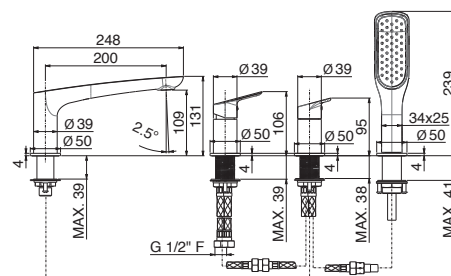

Gruppo bordo vasca completo di bocca di erogazione, deviatore e set doccia.

Complete set of deck mounted mixer, spout, diverter, complete hand shower set.

B0.010 cromo / chrome **815,00**