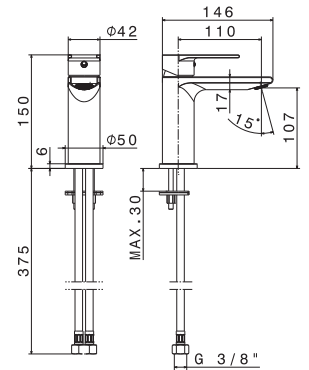

V16011

Miscelatore monocomando per lavabo **senza scarico**.
Flessibili di alimentazione F 3/8".

Single-lever basin mixer **without pop-up waste set**.
3/8" female connection hoses.

B0.010 cromo / chrome **127,00**
F0.202 nero opaco / matt black **169,00**