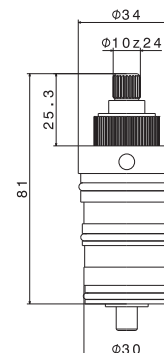

P000449

Cartuccia per miscelatore termostatico doccia esterno con colonna modelli V08230 e V08231 e solo miscelatore modello V02092.

Cartridge for exposed shower thermostatic mixer with column shower mod. V08230 and V08231 and only mixer mod. V02092.

00.000 neutro / neutral **72,00**