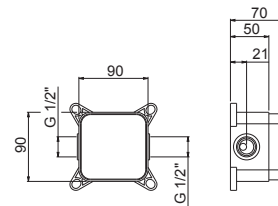

V28050

Gruppo miscelatore monocomando a parete per lavabo completo di parti incasso, **senza scarico**, con bocca LL. 200 mm e senza raccorderia di collegamento.

Wall mounted basin mixer with concealed parts included, spout length mm 200, **without pop-up waste set** and without connections.

AC.005 acciaio inox / stainless steel **367,00**