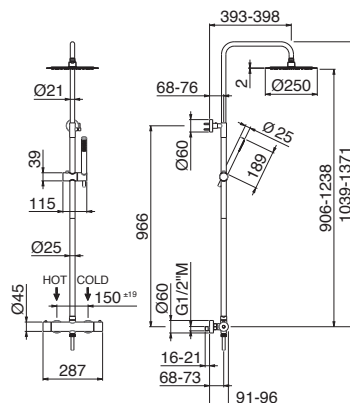

V08233

Colonna doccia esterna da parete con soffione tondo, miscelatore termostatico, con deviatore incorporato e set doccia.

Exposed shower group with round head shower, thermostatic mixer, with diverter and hand shower set.

AC.005 acciaio inox / stainless steel **860,00**