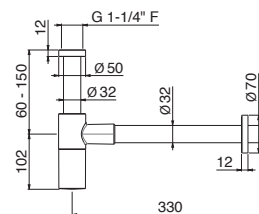

P000148

Rubinetto di arresto da 1/2" con filtro ispezionabile.

Sezione tonda.

Confezione da 2 pz.

1/2" stop valve with cleaning filter.

Round version.

Two-pcs packing.

B0.010 cromo / chrome **44,00**

P000400

Piletta da 1"1/4
con scarico a pulsante. H. 4-65 mm.

1"1/4 press-button drain.

H. 4-65 mm.

B0.010 cromo / chrome **58,00**