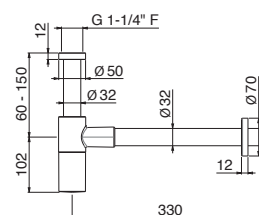

P000148

Rubinetto di arresto da 1/2" con filtro ispezionabile.

Sezione tonda.

Confezione da 2 pz.

1/2" stop valve with cleaning filter.

Round version.

Two-pcs packing.

B0.010	cromo / chrome	44,00
F0.202	nero opaco / matt black	72,00

P000400

Piletta da 1"1/4 con scarico a pulsante. H. 4-65 mm.

1"1/4 press-button drain.

H. 4-65 mm.

B0.010	cromo / chrome	58,00
F0.202	nero opaco / matt black	72,00