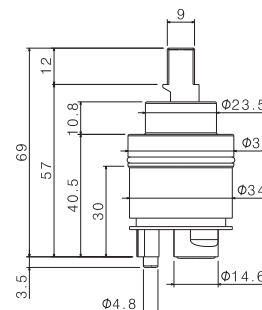

P000405

Cartuccia a dischi ceramici ø 35 mm per miscelatori collezione MAIRA (mod. V27010-V27020-V27070).

Cartridge with ceramic disks ø 35 mm, for mixers MAIRA (mod. V27010-V27020-V27070) range.

00.000 neutro / neutral **32,00**