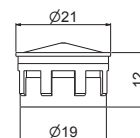

RICAMBI INOX

P000840

Insero aeratore per miscelatori monocomando collezione ROY, **solo per mod.** V31020, V31021.

Aerator filter for single-lever mixer ROY range, **only for mod.** V31020, V31021.

00.000 neutro / neutral **11,00**