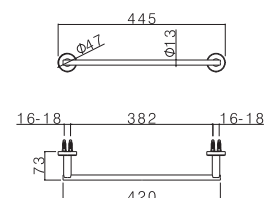

**AC.005** acciaio inox / stainless steel **58,00**

**V17311**

Porta salviette LL. 400 mm.

Towel bar length mm 400.

**AC.005** acciaio inox / stainless steel **52,00**