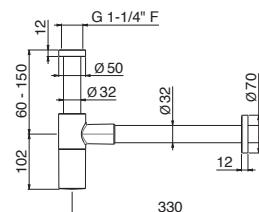

P000148

Rubinetto di arresto da 1/2" con filtro ispezionabile.

Sezione tonda.

Confezione da 2 pz.

1/2" stop valve with cleaning filter.

Round version.

Two-pcs packing.

B0.010	cromo / chrome	44,00
F0.202	nero opaco / matt black	72,00

P000400

Piletta da 1"1/4 con scarico a pulsante. H. 4-65 mm.

1"1/4 press-button drain.

H. 4-65 mm.

B0.010	cromo / chrome	58,00
F0.202	nero opaco / matt black	72,00