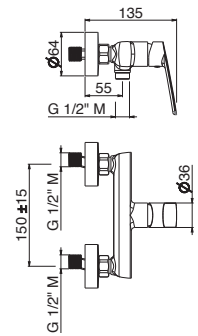

OTEN

V30090

Miscelatore monocomando esterno per doccia.
(Senza dotazione asta saliscendi).

Single-lever exposed shower mixer (without shower set).

B0.010

cromo / chrome

124,00