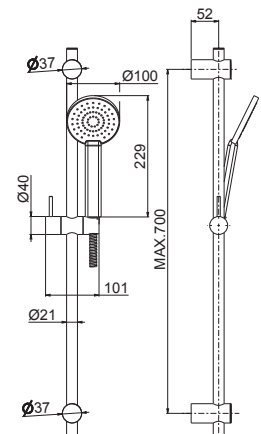

## V16100

Asta saliscendi completa di doccia e flessibile  
LL. 150 cm senza presa acqua.

Complete shower set with sliding rail, hand shower  
and flexible length cm 150, without wall union.

**B0.010** cromo / chrome **93,00**