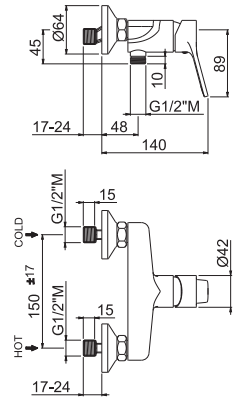

## V16100

Asta saliscendi completa di doccia e flessibile  
LL. 150 cm senza presa acqua.

Complete shower set with sliding rail, hand shower  
and flexible length cm 150, without wall union.

**B0.010** cromo / chrome **93,00**