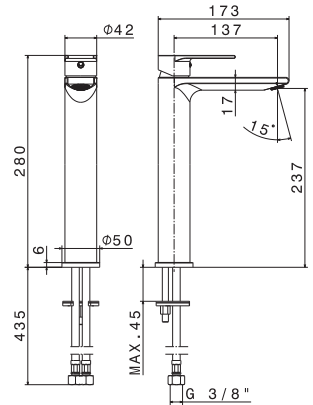

V16021

Miscelatore monocomando versione alta per lavabo da appoggio, **senza scarico**.
Flessibili di alimentazione F 3/8".

Single-lever tall basin mixer, **without pop-up waste set**.
3/8" female connection hoses.

B0.010 cromo / chrome **171,00**
F0.202 nero opaco / matt black **204,00**