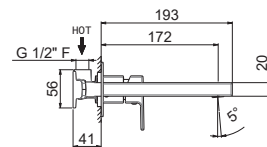

V25080

Miscelatore monocomando vasca esterno con deviatore automatico vasca/doccia.

Single-lever exposed bath mixer with automatic diverter.

B0.010 cromo / chrome **338,00**