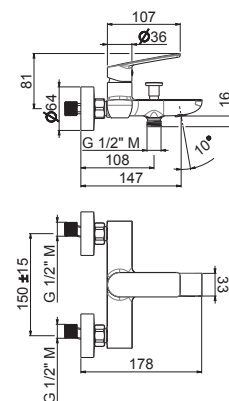

V30080

Miscelatore vasca esterno con deviatore vasca/doccia.

Single lever exposed bath mixer with diverter.

B0.010 cromo / chrome **173,00**

V30081

Gruppo vasca esterno completo di supporto fisso, flessibile e doccia.

Complete bath group with fixed shower holder, Flexible, hand shower.

B0.010 cromo / chrome **219,00**