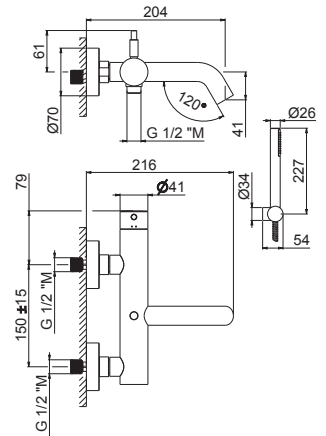

V27081

Gruppo vasca esterno completo di supporto fisso, flessibile e doccetta.

Complete bath group with fixed shower holder, flexible, hand shower.

B0.010	cromo / chrome	341,00
F0.202	nero opaco / matt black	422,00