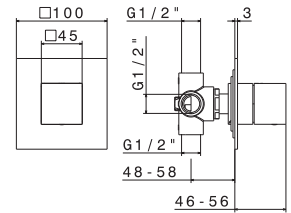

V25120

Deviatore ad incasso quadro. **3 uscite.**

3 outlets squared concealed diverter.

B0.010 cromo / chrome **255,00**