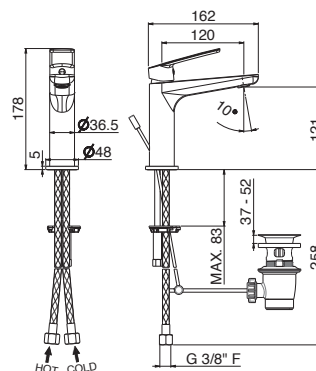

B0.010

cromo / chrome

158,00