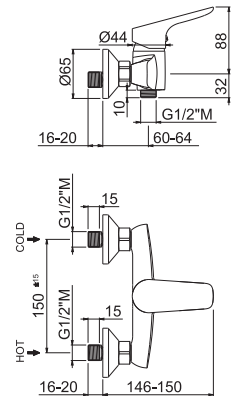

V24090

Miscelatore monocomando esterno per doccia (senza dotazione asta saliscendi).

Single-lever exposed shower mixer (without shower set).

B0.010 cromo / chrome

107,00