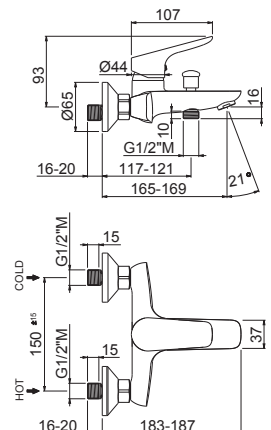

V24080

Miscelatore monocomando vasca esterno
con deviatore automatico vasca/doccia.

Single-lever exposed bath mixer with automatic diverter.

B0.010 cromo / chrome **138,00**