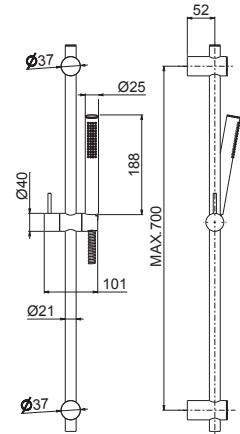

## V27100

Asta saliscendi completa di doccia e flessibile LL. 150 cm senza presa acqua.

Complete shower set, with sliding rail hand shower and flexible length cm 150, without wall union.

**B0.010** cromo / chrome **92,00**