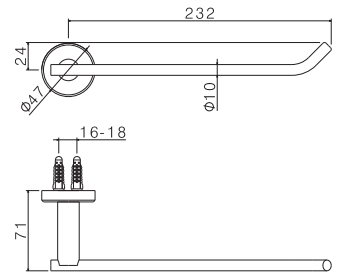

ACCESSORI

V27315

Porta salviette aperto.

Towel ring.

B0.010 cromo / chrome **47,00**
F0.202 nero opaco / matt black **55,00**