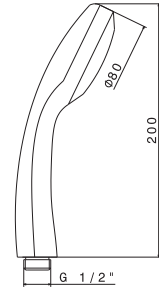

V27400

Rubinetto monocomando per WC.

Single-lever WC tap.

B0.010	cromo / chrome	149,00
F0.202	nero opaco / matt black	239,00