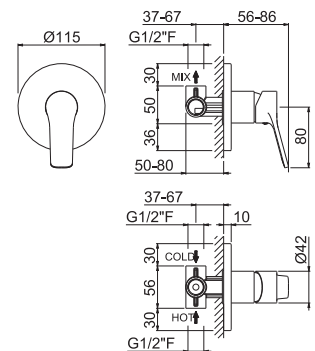

V22130

Miscelatore monocomando doccia da incasso,
completo di corpo incasso.

Concealed single-lever shower mixer, equipped
with concealed body.

B0.010 cromo / chrome **116,00**