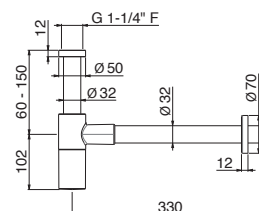

P000459

Sifone a vista per lavabo.

Checking trap for basin.

B0.010 cromo / chrome **99,00**