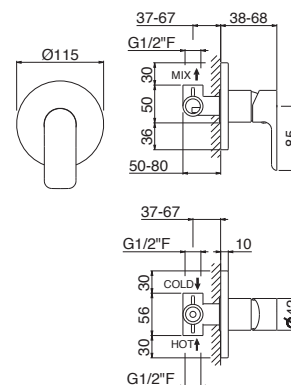

V14130

Miscelatore monocomando doccia da incasso,
completo di corpo incasso.

Concealed single-lever shower mixer, equipped
with concealed body.

B0.010	cromo / chrome	108,00
F0.202	nero opaco / matt black	133,00