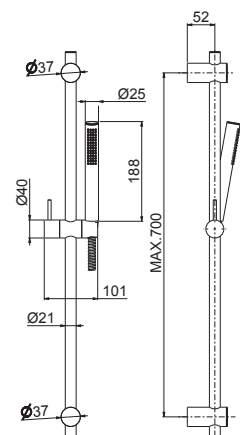

## V27100

Asta saliscendi completa di doccia e flessibile LL. 150 cm senza presa acqua.

Complete shower set, with sliding rail hand shower and flexible length cm 150, without wall union.

<b>B0.010</b>	cromo / chrome	<b>92,00</b>
<b>F0.202</b>	nero opaco / matt black	<b>165,00</b>