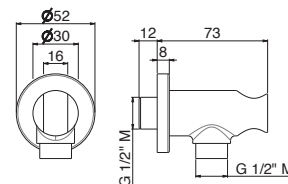

V03173

Pres a acqua con supporto doccia.

Wall union with shower holder.

B0.010	cromo / chrome	74,00
F0.202	nero opaco / matt black	81,00

V03171

Supporto fisso a parete per doccia.

Fixed wall holder for hand shower.

B0.010	cromo / chrome	22,00
F0.202	nero opaco / matt black	26,00