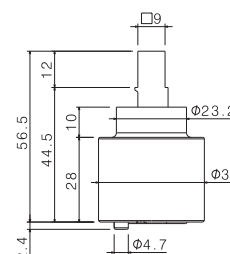

P000404

Cartuccia a dischi ceramici, ø 35 mm, per miscelatore monocomando cucina, collezione TIBER STEEL, solo per mod. V18021, V18023, V18030, V18040, V19020, V19022.

Cartridge with ceramic disks, ø 35 mm, for sink single-lever mixer, TIBER STEEL range **only** for models V18021, V18023, V18030, V18040, V19020, V19022.

00.000 neutro / neutral **31,00**