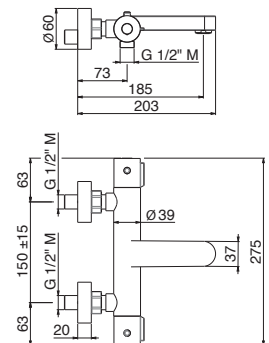

V24082

Miscelatore termostatico per vasca esterno.
Senza dotazione asta saliscendi.

Exposed thermostatic bath mixer.
Without shower set.

B0.010 cromo / chrome **329,00**