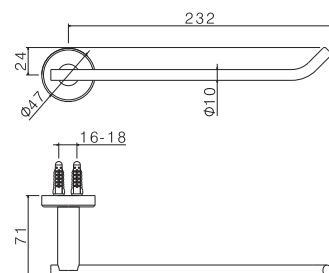

TIBER STEEL ACCESSORI

V17315

Porta salviette aperto.

Towel ring.

AC.005 acciaio inox / stainless steel **40,00**