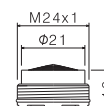

00.000 neutro / neutral **6,50**

P000801

Mascherina per bocca miscelatore lavabo a parete AYAS STEEL e VENY STEEL (mod. V28050, V29050).

Cover plate for 2 hole basin mixer spout, AYAS STEEL and VENY STEEL ranges (models V28050, V29050).