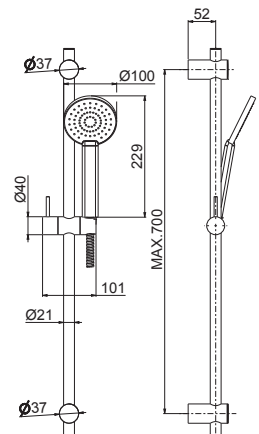

## V16100

Asta saliscendi completa di doccia e flessibile  
LL. 150 cm senza presa acqua.

Complete shower set with sliding rail, hand shower  
and flexible length cm 150, without wall union.

<b>B0.010</b>	cromo / chrome	<b>93,00</b>
<b>F0.202</b>	nero opaco / matt black	<b>199,00</b>