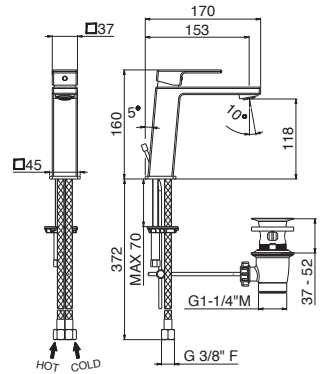

V25010

Miscelatore monocomando per lavabo **con scarico da 1"1/4**.
Flessibili di alimentazione F 3/8".

Single-lever basin mixer with 1"1/4 pop-up waste set.
3/8" female connection hoses.

B0.010 cromo / chrome **219,00**