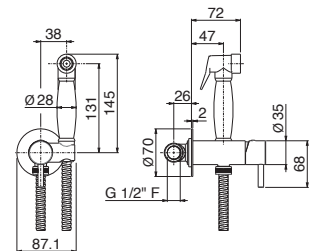

## P000147

Flessibile LL 150 cm.

Flexible length cm 150.

**B0.010** cromo / chrome **29,00**