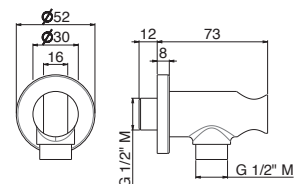

V03173

Pres a acqua con supporto doccetta.

Wall union with shower holder.

B0.010 cromo / chrome **74,00**