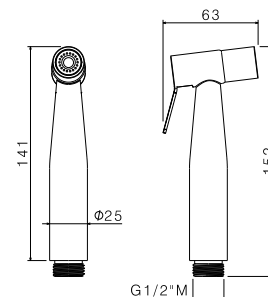

## P000553

Doccia lavastoviglie.

Dishwashing shower hand.

**AC.005** acciaio inox / stainless steel **56,00**