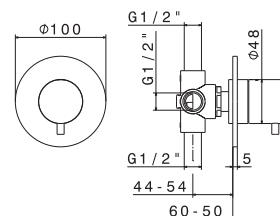

V27120

Deviatore ad incasso tondo. **3 uscite.**

3 outlets round concealed diverter.

B0.010 cromo / chrome **214,00**
F0.202 nero opaco / matt black **266,00**