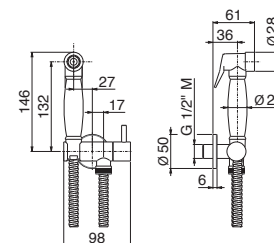

V27405

Miscelatore monocomando per bidet con doccia.

Single-lever bidet mixer with trigger spray.

B0.010 cromo / chrome **203,00**
F0.202 nero opaco / matt black **289,00**