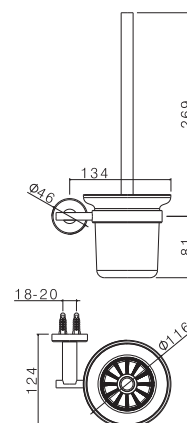

V17340

Porta scopino completo a muro.

Complete toilet brush holder.

AC.005 acciaio inox / stainless steel **61,00**