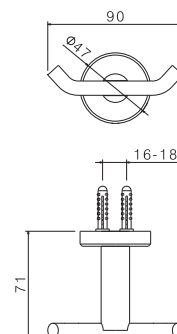

V17330

Appendino doppio.

Double hook.

AC.005 acciaio inox / stainless steel **32,00**