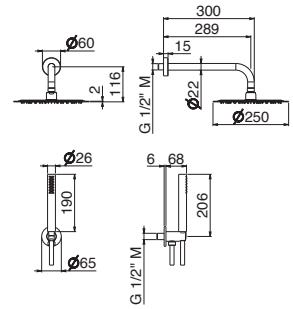

V08135

Kit doccia tondo completo di presa acqua con supporto, soffione $\varnothing$ 250 mm e braccio LL. 300 mm.

Round shower kit complete of wall union with fixed holder, head shower $\varnothing$ 250 mm and wall arm length 300 mm.

B0.010 cromo / chrome **273,00**
F0.202 nero opaco / matt black **329,00**

V08136

Kit doccia tondo completo di presa acqua con supporto, soffione $\varnothing$ 300 mm e braccio LL. 300 mm.

Round shower kit complete of wall union with fixed holder, head shower $\varnothing$ 300 mm and wall arm length 300 mm.

B0.010 cromo / chrome **319,00**