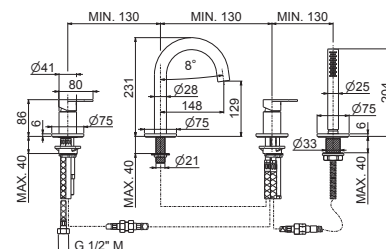

AYAS STEEL

V28130

Miscelatore monocomando doccia da incasso
completo di corpo incasso.

Concealed single-lever shower mixer with concealed part.

AC.005 acciaio inox / stainless steel **246,00**

V28140

Miscelatore monocomando da incasso con deviatore
automatico vasca/doccia, **completo di corpo incasso.**

Concealed single-lever bath/shower mixer with automatic
diverter, with concealed part.

AC.005 acciaio inox / stainless steel **330,00**

V28150 NEW

Gruppo bordo vasca completo di bocca di erogazione,
deviatore e set doccia.

Complete set of deck mounted mixer, spout, diverter,
complete hand shower set.

AC.005 acciaio inox / stainless steel **1.405,00**