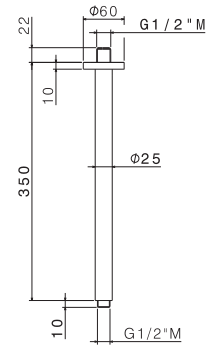

WELLNESS STEEL

V08256

Braccio soffione a soffitto tondo LL. 350 mm.

Ceiling round arm length 350 mm.

AC.005 acciaio inox / stainless steel **61,00**