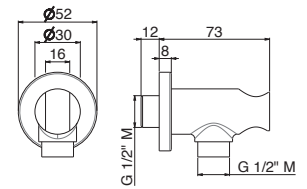

OTEN

V03173

Presacqua con supporto doccetta.

Wall union with shower holder.

B0.010 cromo / chrome **74,00**