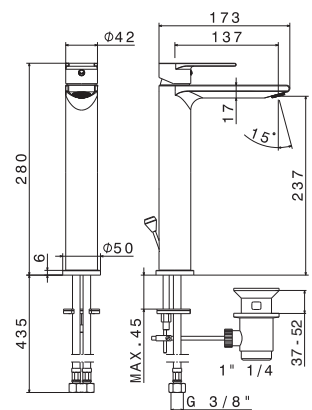

V16020

Miscelatore monocomando versione alta per lavabo
da appoggio, **con scarico da 1"1/4**.
Flessibili di alimentazione F 3/8".

Single-lever tall basin mixer, with 1"1/4 pop-up waste set.
3/8" female connection hoses.

B0.010 cromo / chrome **183,00**
F0.202 nero opaco / matt black **238,00**