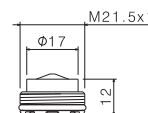

P000476

Aeratore M21,5x1 per lavabi collezione TIBER STEEL, **solo per mod.** V18021, V19020, V20020, V20022.

Aerator M21,5x1 for basin mixers TIBER STEEL range **only for models** V18021, V19020, V20020, V20022.

00.000 neutro / neutral **11,00**