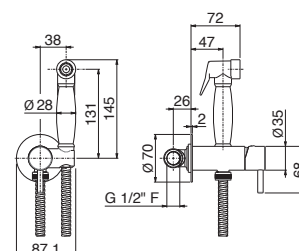

## P000147

Flessibile LL 150 cm.

Flexible length cm 150.

**B0.010** cromo / chrome **29,00**