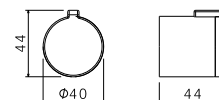

RICAMBI

P000537

Maniglia erogazione acqua per miscelatore termostatico a incasso mod. V08110 e V08111.

Handle for mixer water supply of concealed thermostatic mixer mod. V08110 and V08111.

B0.010	cromo / chrome	45,00
F0.202	nero opaco / matt black	53,00