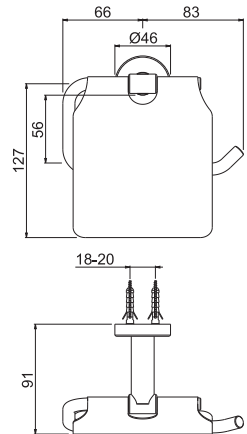

V17355

Porta rotolo a muro con coperchio.

Wall paper holder with cover.

AC.005

acciaio inox / stainless steel

53,00