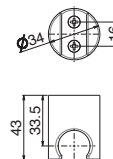

B0.010

cromo / chrome

22,00