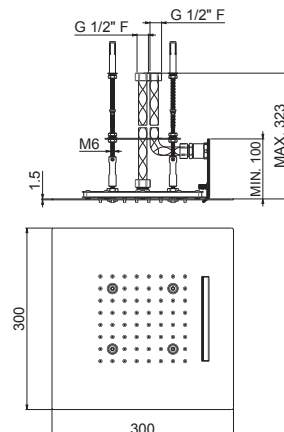

V08243

Soffione **ultraslim** doccia tondo con getto a pioggia $\varnothing$ 250 mm.

Ultraslim round head shower with raining jet $\varnothing$ 250 mm.

AC.005

acciaio inox / stainless steel

148,00

V08245

Soffione **ultraslim** doccia tondo con getto a pioggia $\varnothing$ 300 mm.

Ultraslim round head shower with raining jet $\varnothing$ 300 mm.

AC.005

acciaio inox / stainless steel

194,00