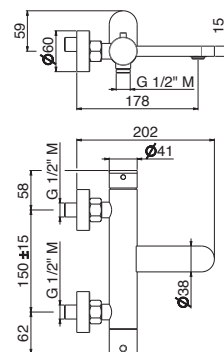

V28080

Miscelatore vasca esterno con deviatore vasca/doccia.

Single-lever exposed bath mixer with diverter.

AC.005 acciaio inox / stainless steel **393,00**

V28081

Gruppo vasca esterno completo di supporto fisso, flessibile e doccia.

Complete bath group with fixed shower holder, flexible, hand shower.

AC.005 acciaio inox / stainless steel **488,00**