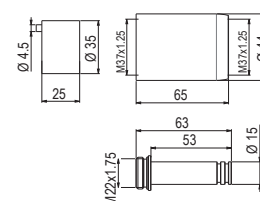

## P000771

Kit prolunga da 25 mm lavabo a parete per collezioni TIMEA, SLATE e PARANA'.

Extension kit, 25 mm, for 2 hole basin mixers, TIMEA, SLATE and PARANA' ranges.

**B0.010** cromo / chrome **184,00**  
**F0.202** nero opaco / matt black **198,00**