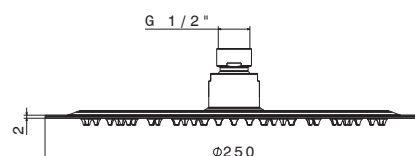

B0.010 cromo / chrome **138,00**
F0.202 nero opaco / matt black **175,00**

V08244

Soffione doccia tondo con getto a pioggia $\varnothing$ 300 mm.

Round head shower with raining jet $\varnothing$ 300 mm.