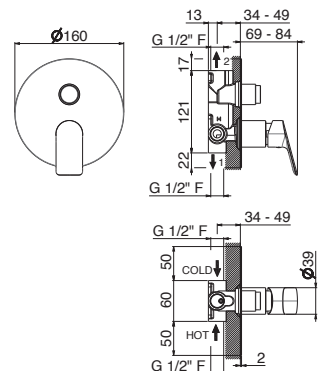

V30140

Miscelatore monocomando da incasso con deviatore a pulsante vasca/doccia completo di corpo incasso.

Concealed single-lever bath/shower mixer with push button diverter with concealed part.

B0.010 cromo / chrome **175,00**