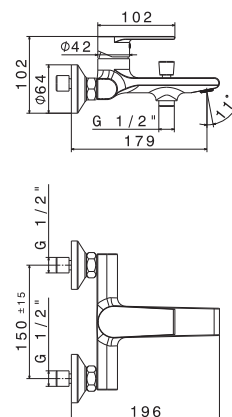

V16080

Miscelatore monocomando vasca esterno con deviatore automatico vasca/doccia.

Single-lever exposed bath mixer with automatic diverter.

B0.010	cromo / chrome	173,00
F0.202	nero opaco / matt black	219,00