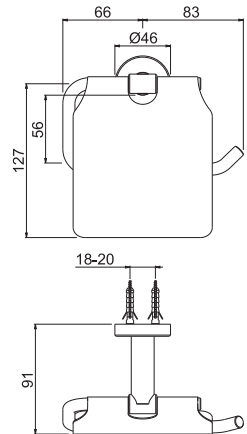

# ACCESSORI

---

**V27355**

Porta rotolo a muro con coperchio.

Wall paper holder with cover.

**B0.010** cromo / chrome  
**F0.202** nero opaco / matt black

**64,00**  
**74,00**

**ACCIAIO / STAINLESS STEEL**