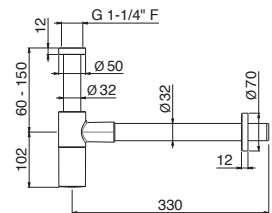

P000148

Rubinetto di arresto da 1/2" con filtro ispezionabile.

Sezione tonda.

Confezione da 2 pz.

1/2" stop valve with cleaning filter.

Round version. **Two-pcs packing.**

B0.010

cromo / chrome

44,00

P000400

Piletta da 1"1/4
con scarico a pulsante.
H. 4-65 mm.

1"1/4 press-button drain.

H. 4-65 mm.

B0.010

cromo / chrome

58,00