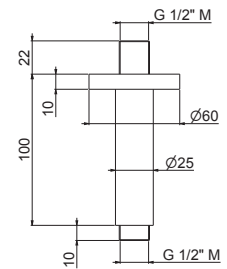

V08264 NEW

Braccio soffione a soffitto tondo L=100 mm.

Ceiling round arm L=100 mm.

AC.005 acciaio inox / stainless steel **65,00**