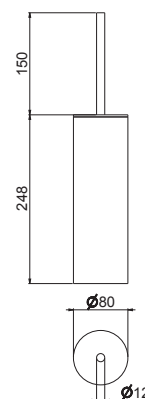

V17345

Porta scopino da appoggio.

Free standing toilet brush.

AC.005 acciaio inox / stainless steel **80,00**