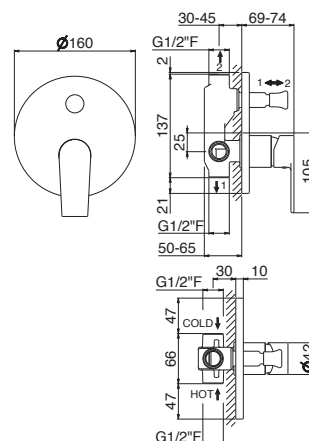

V16040

Miscelatore monocomando vasca da incasso, completo di corpo incasso.

Concealed single-lever bath mixer, equipped with concealed body.

B0.010	cromo / chrome	171,00
F0.202	nero opaco / matt black	215,00