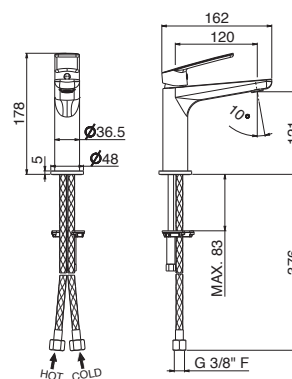

B0.010

cromo / chrome

148,00