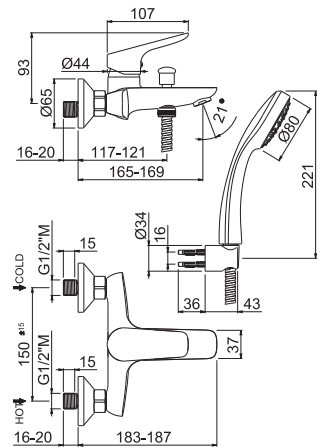

V24081

Gruppo vasca esterno completo di supporto fisso, flessibile e doccia.

Complete bath group with fixed shower holder, flexible, hand shower.

B0.010 cromo / chrome

176,00