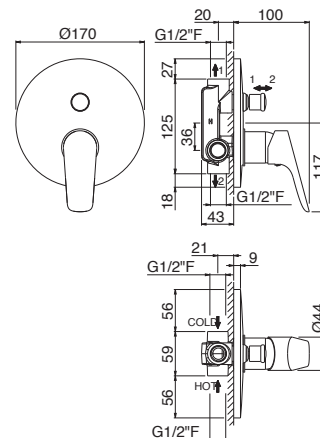

V24140

Miscelatore monocomando vasca da incasso,
completo di corpo incasso.

Concealed single-lever bath mixer, equipped
with concealed body.

B0.010 cromo / chrome **139,00**

P000459

Sifone a vista per lavabo.

Checking trap for basin.

B0.010 cromo / chrome **99,00**

P000148

Rubinetto di arresto da 1/2" con filtro ispezionabile.

Sezione tonda.

Confezione da 2 pz.

1/2" stop valve with cleaning filter.

Round version.

Two-pcs packing.

B0.010 cromo / chrome **44,00**

P000400

Piletta da 1"1/4
con scarico a pulsante. H. 4-65 mm.

1"1/4 press-button drain.

H. 4-65 mm.

B0.010 cromo / chrome **58,00**