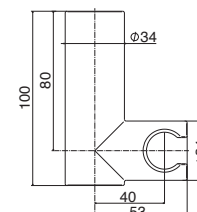

B0.010

cromo / chrome

32,00