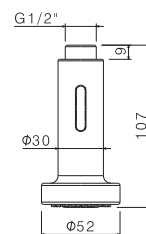

RICAMBI INOX

P000485

Doccia estraibile doppio getto per lavello collezione TIBER STEEL, per mod. V18030.

Double, flow pull, out hand shower for sink mixer TIBER STEEL range model V18030.

AC.005 acciaio inox / stainless steel **32,00**