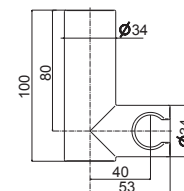

B0.010	cromo / chrome	32,00
F0.202	nero opaco / matt black	58,00