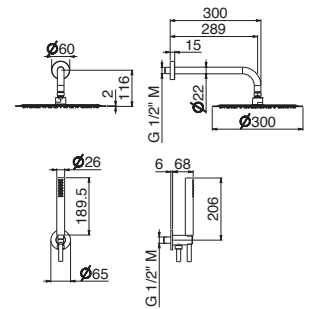

WELLNESS BRASS

V08135

Kit doccia tondo completo di presa acqua con supporto, soffione $\varnothing$ 250 mm e braccio LL. 300 mm.

Round shower kit complete of wall union with fixed holder, head shower $\varnothing$ 250 mm and wall arm length 300 mm.

B0.010 cromo / chrome **273,00**
F0.202 nero opaco / matt black **329,00**

V08136

Kit doccia tondo completo di presa acqua con supporto, soffione $\varnothing$ 300 mm e braccio LL. 300 mm.

Round shower kit complete of wall union with fixed holder, head shower $\varnothing$ 300 mm and wall arm length 300 mm.

B0.010 cromo / chrome **319,00**

V08131

Gruppo presa acqua tondo completo di supporto fisso, flessibile e doccia.

Complete round wall union group with fixed shower holder, flexible and shower.

B0.010 cromo / chrome **85,00**