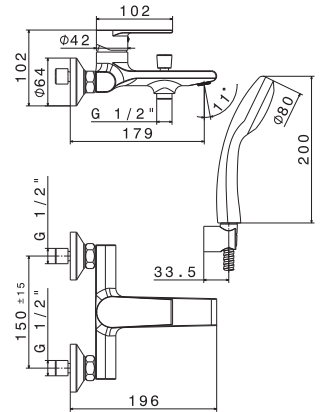

V16081

Gruppo vasca esterno completo di supporto fisso, flessibile e doccetta.

Complete bath group with fixed shower holder, flexible, hand shower.

B0.010 cromo / chrome **207,00**
F0.202 nero opaco / matt black **345,00**