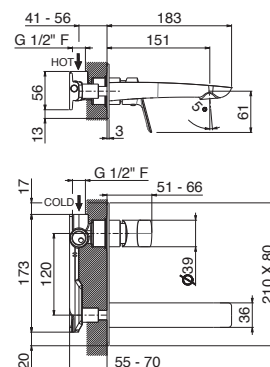

V30050

Gruppo miscelatore monocomando a parete per lavabo completo di parti incasso, **senza scarico**, con bocca LL. 183 mm.

Wall mounted basin mixer with concealed parts included, spout length mm 183, **without pop-up waste set**.

B0.010 cromo / chrome **348,00**

V30080

Miscelatore vasca esterno con deviatore vasca/doccia.

Single lever exposed bath mixer with diverter.

B0.010 cromo / chrome **173,00**

V30081

Gruppo vasca esterno completo di supporto fisso, flessibile e doccia.

Complete bath group with fixed shower holder, Flexible, hand shower.

B0.010 cromo / chrome **219,00**