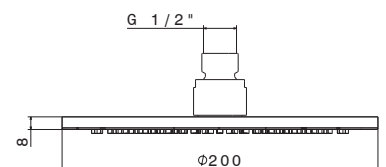

B0.010 cromo / chrome **159,00**