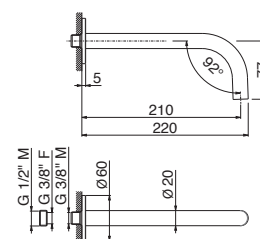

AC.005 acciaio inox / stainless steel **163,00**