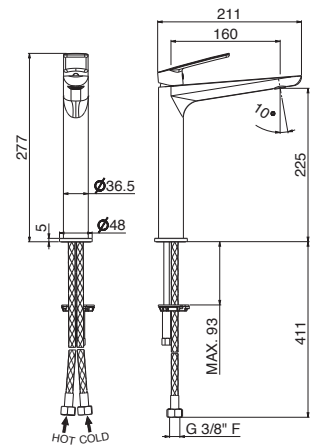

V30021

Miscelatore monocomando versione alta per lavabo da appoggio, **senza scarico**.
Flessibili di alimentazione F3/8".

Single-lever tall basin mixer, **without pop-up waste set**.
3/8" female connection hoses.

B0.010 cromo / chrome **205,00**