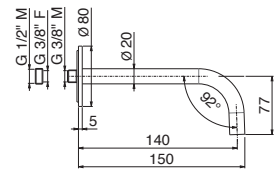

V27054

Bocca erogazione a parete per lavabo LL.=150mm.

Wall spout for basin group length mm 150.

B0.010	cromo / chrome	128,00
F0.202	nero opaco / matt black	133,00