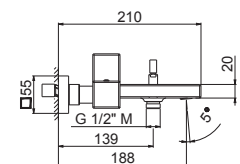

V25081

Gruppo vasca esterno completo di supporto fisso, flessibile e doccetta.

Complete bath group with fixed shower holder, flexible, hand shower.

B0.010 cromo / chrome **389,00**