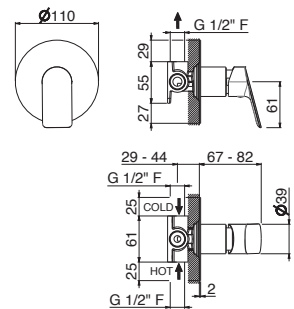

V30130

Miscelatore monocomando doccia da incasso, completo di corpo incasso.

Concealed single-lever shower mixer equipped with concealed part.

B0.010 cromo / chrome **107,00**