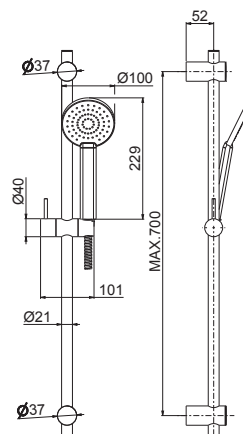

## V16100

Asta saliscendi completa di doccia e flessibile  
LL. 150 cm senza presa acqua.

Complete shower set with sliding rail, hand shower  
and flexible length cm 150, without wall union.

<b>B0.010</b>	cromo / chrome	<b>93,00</b>
<b>F0.202</b>	nero opaco / matt black	<b>199,00</b>