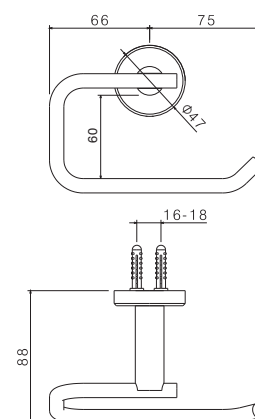

V17350

Porta rotolo a muro.

Wall paper holder.

AC.005 acciaio inox / stainless steel **40,00**