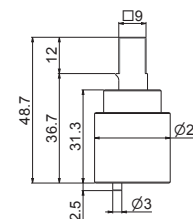

P000838

Cartuccia a dischi ceramici, ø 25 mm, per miscelatori monocomando collezione ROY.

Cartridge with ceramics disks, ø 25 mm, for single-lever mixers ROY range.

00.000 neutro / neutral **32,00**