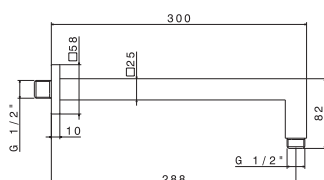

Wall round arm length 400 mm.

**AC.005** acciaio inox / stainless steel **50,50**

**V08254** **NEW**

Braccio soffione a parete quadro LL. 300 mm.

Wall squared arm length 300 mm.

**AC.005** acciaio inox / stainless steel **81,00**