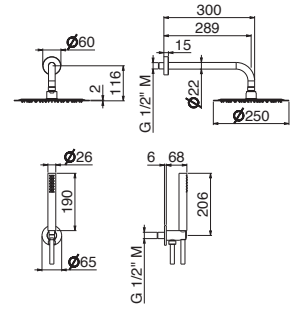

WELLNESS STEEL

V08135

Kit doccia tondo completo di presa acqua con supporto, soffione $\varnothing$ 250 mm e braccio LL. 300 mm.

Round shower kit complete of wall union with fixed holder, head shower $\varnothing$ 250 mm and wall arm length 300 mm.

AC.005 acciaio inox / stainless steel **351,00**