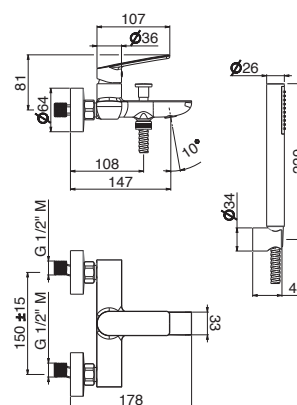

V30050

Gruppo miscelatore monocomando a parete per lavabo completo di parti incasso, **senza scarico**, con bocca LL. 183 mm.

Wall mounted basin mixer with concealed parts included, spout length mm 183, **without pop-up waste set**.

B0.010 cromo / chrome **348,00**

V30080

Miscelatore vasca esterno con deviatore vasca/doccia.

Single lever exposed bath mixer with diverter.

B0.010 cromo / chrome **173,00**

V30081

Gruppo vasca esterno completo di supporto fisso, flessibile e doccia.

Complete bath group with fixed shower holder, Flexible, hand shower.

B0.010 cromo / chrome **219,00**