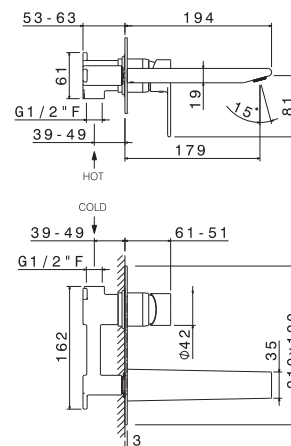

V16050

Gruppo miscelatore monocomando a parete per lavabo completo di parti incasso, **senza scarico**, con bocca LL. 180 mm.

Wall mounted basin mixer with concealed parts included, spout length mm 180, **without pop-up waste set**.

B0.010	cromo / chrome	229,00
F0.202	nero opaco / matt black	279,00