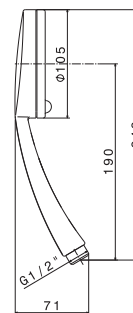

P000147

Flessibile LL 150 cm.

Flexible length cm 150.

B0.010 cromo / chrome

29,00