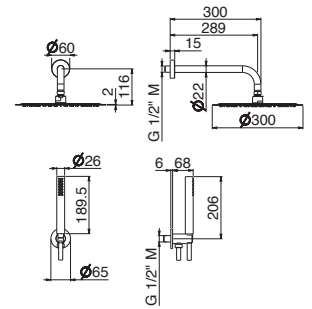

V08136

Kit doccia tondo completo di presa acqua con supporto, soffione $\varnothing$ 300 mm e braccio LL. 300 mm.

Round shower kit complete of wall union with fixed holder, head shower $\varnothing$ 300 mm and wall arm length 300 mm.

AC.005 acciaio inox / stainless steel **375,00**