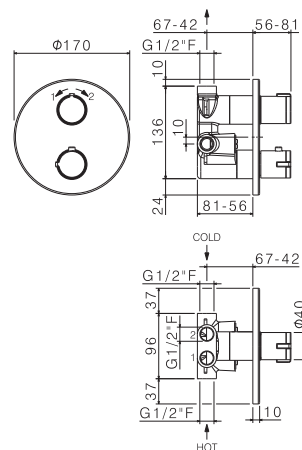

V08110

Miscelatore termostatico tondo per doccia da incasso con maniglia di regolazione temperatura ed erogazione. Attacchi da 1/2". **2 uscite.**

Concealed-shower round mixer with regulation and water supply handles.

1/2" connections. **Two outlets.**

B0.010 cromo / chrome **342,00**
F0.202 nero opaco / matt black **399,00**