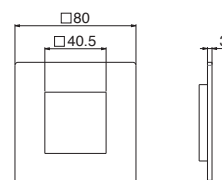

B0.010 cromo / chrome **85,00**

P000695

Mascherina per miscelatore vasca incasso collezione LYS (mod. V25140).

Cover plate for concealed bath mixer LYS range (mod. V25140).