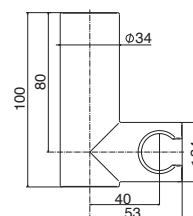

V03172

Supporto orientabile a parete per doccetta.

Adjustable wall holder for hand shower.

B0.010 cromo / chrome

32,00