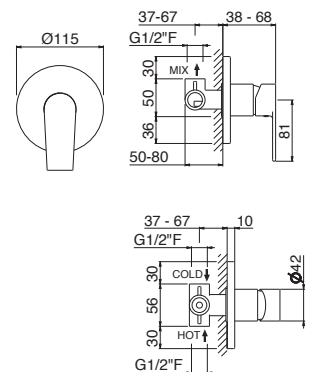

B0.010	cromo / chrome	107,00
F0.202	nero opaco / matt black	129,00