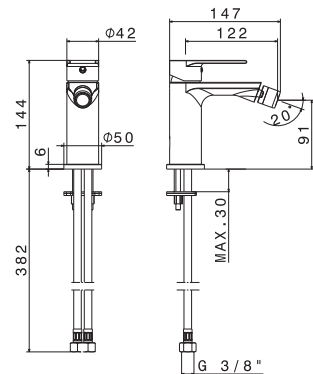

V16071 NEW

Miscelatore monocomando per bidet **senza scarico**.
Flessibili di alimentazione F 3/8"

Single-lever bidet mixer **without pop-up waste set**.
3/8" female connection hoses.

B0.010 cromo / chrome **127,00**
F0.202 nero opaco / matt black **169,00**